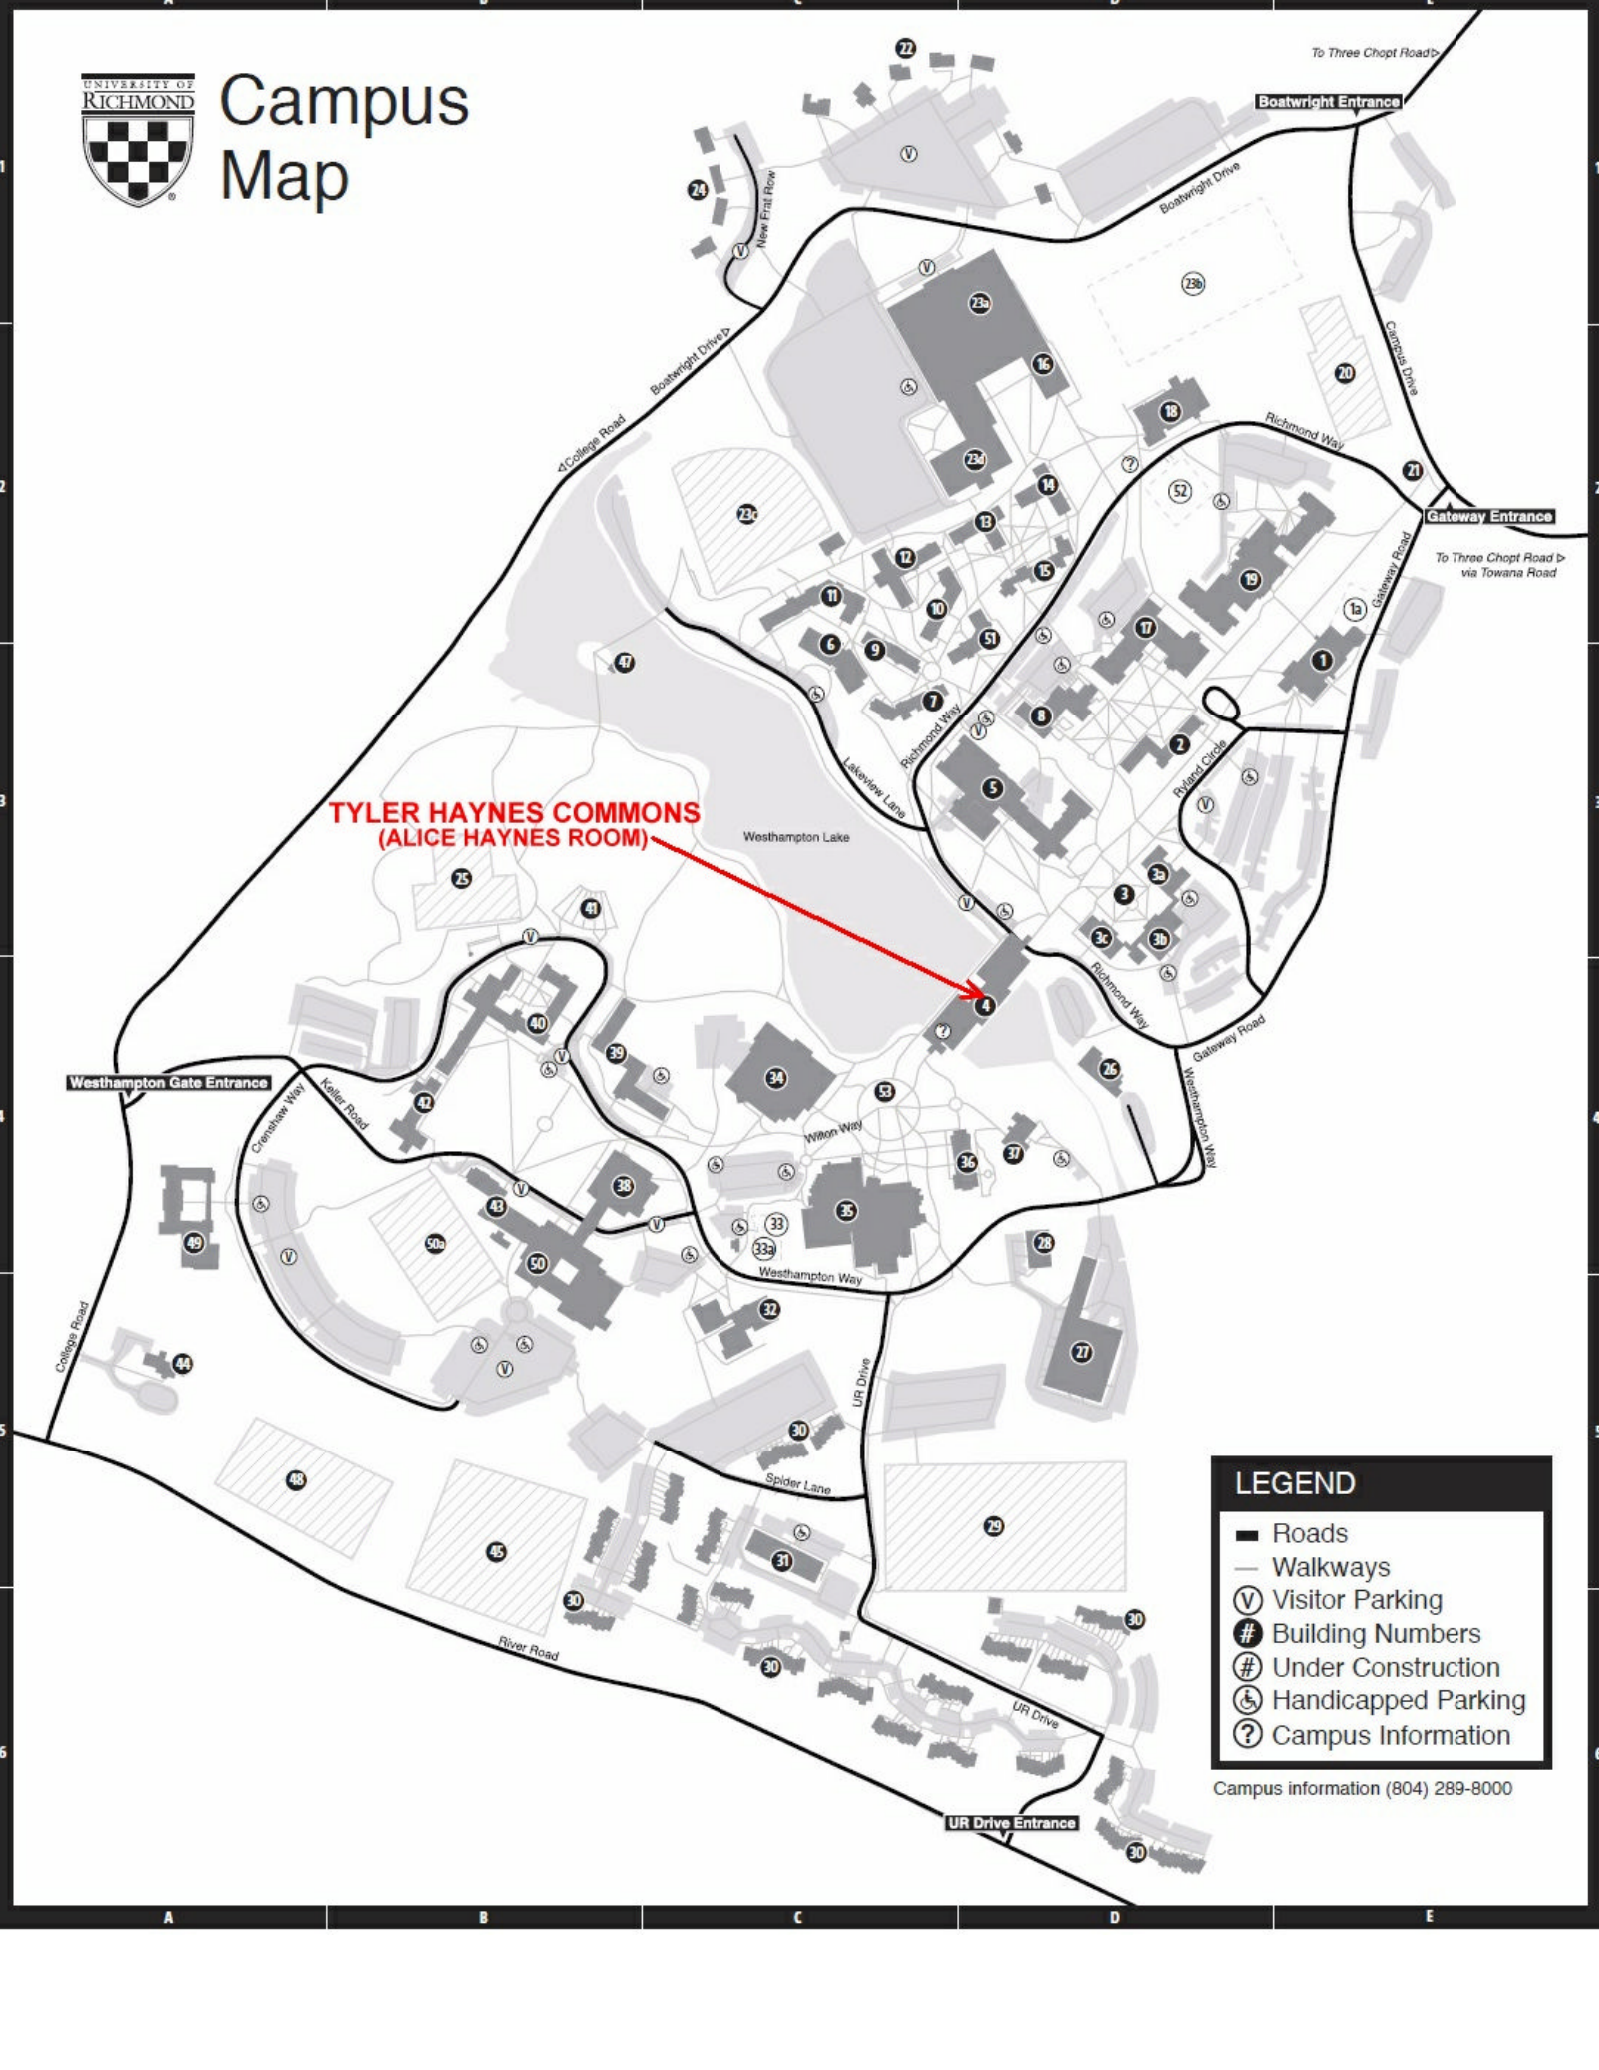

Campus Map

**TYLER HAYNES COMMONS
(ALICE HAYNES ROOM)**

LEGEND

- Roads
- Walkways
- V Visitor Parking
- # Building Numbers
- # Under Construction
- ♿ Handicapped Parking
- ? Campus Information

Campus information (804) 289-8000