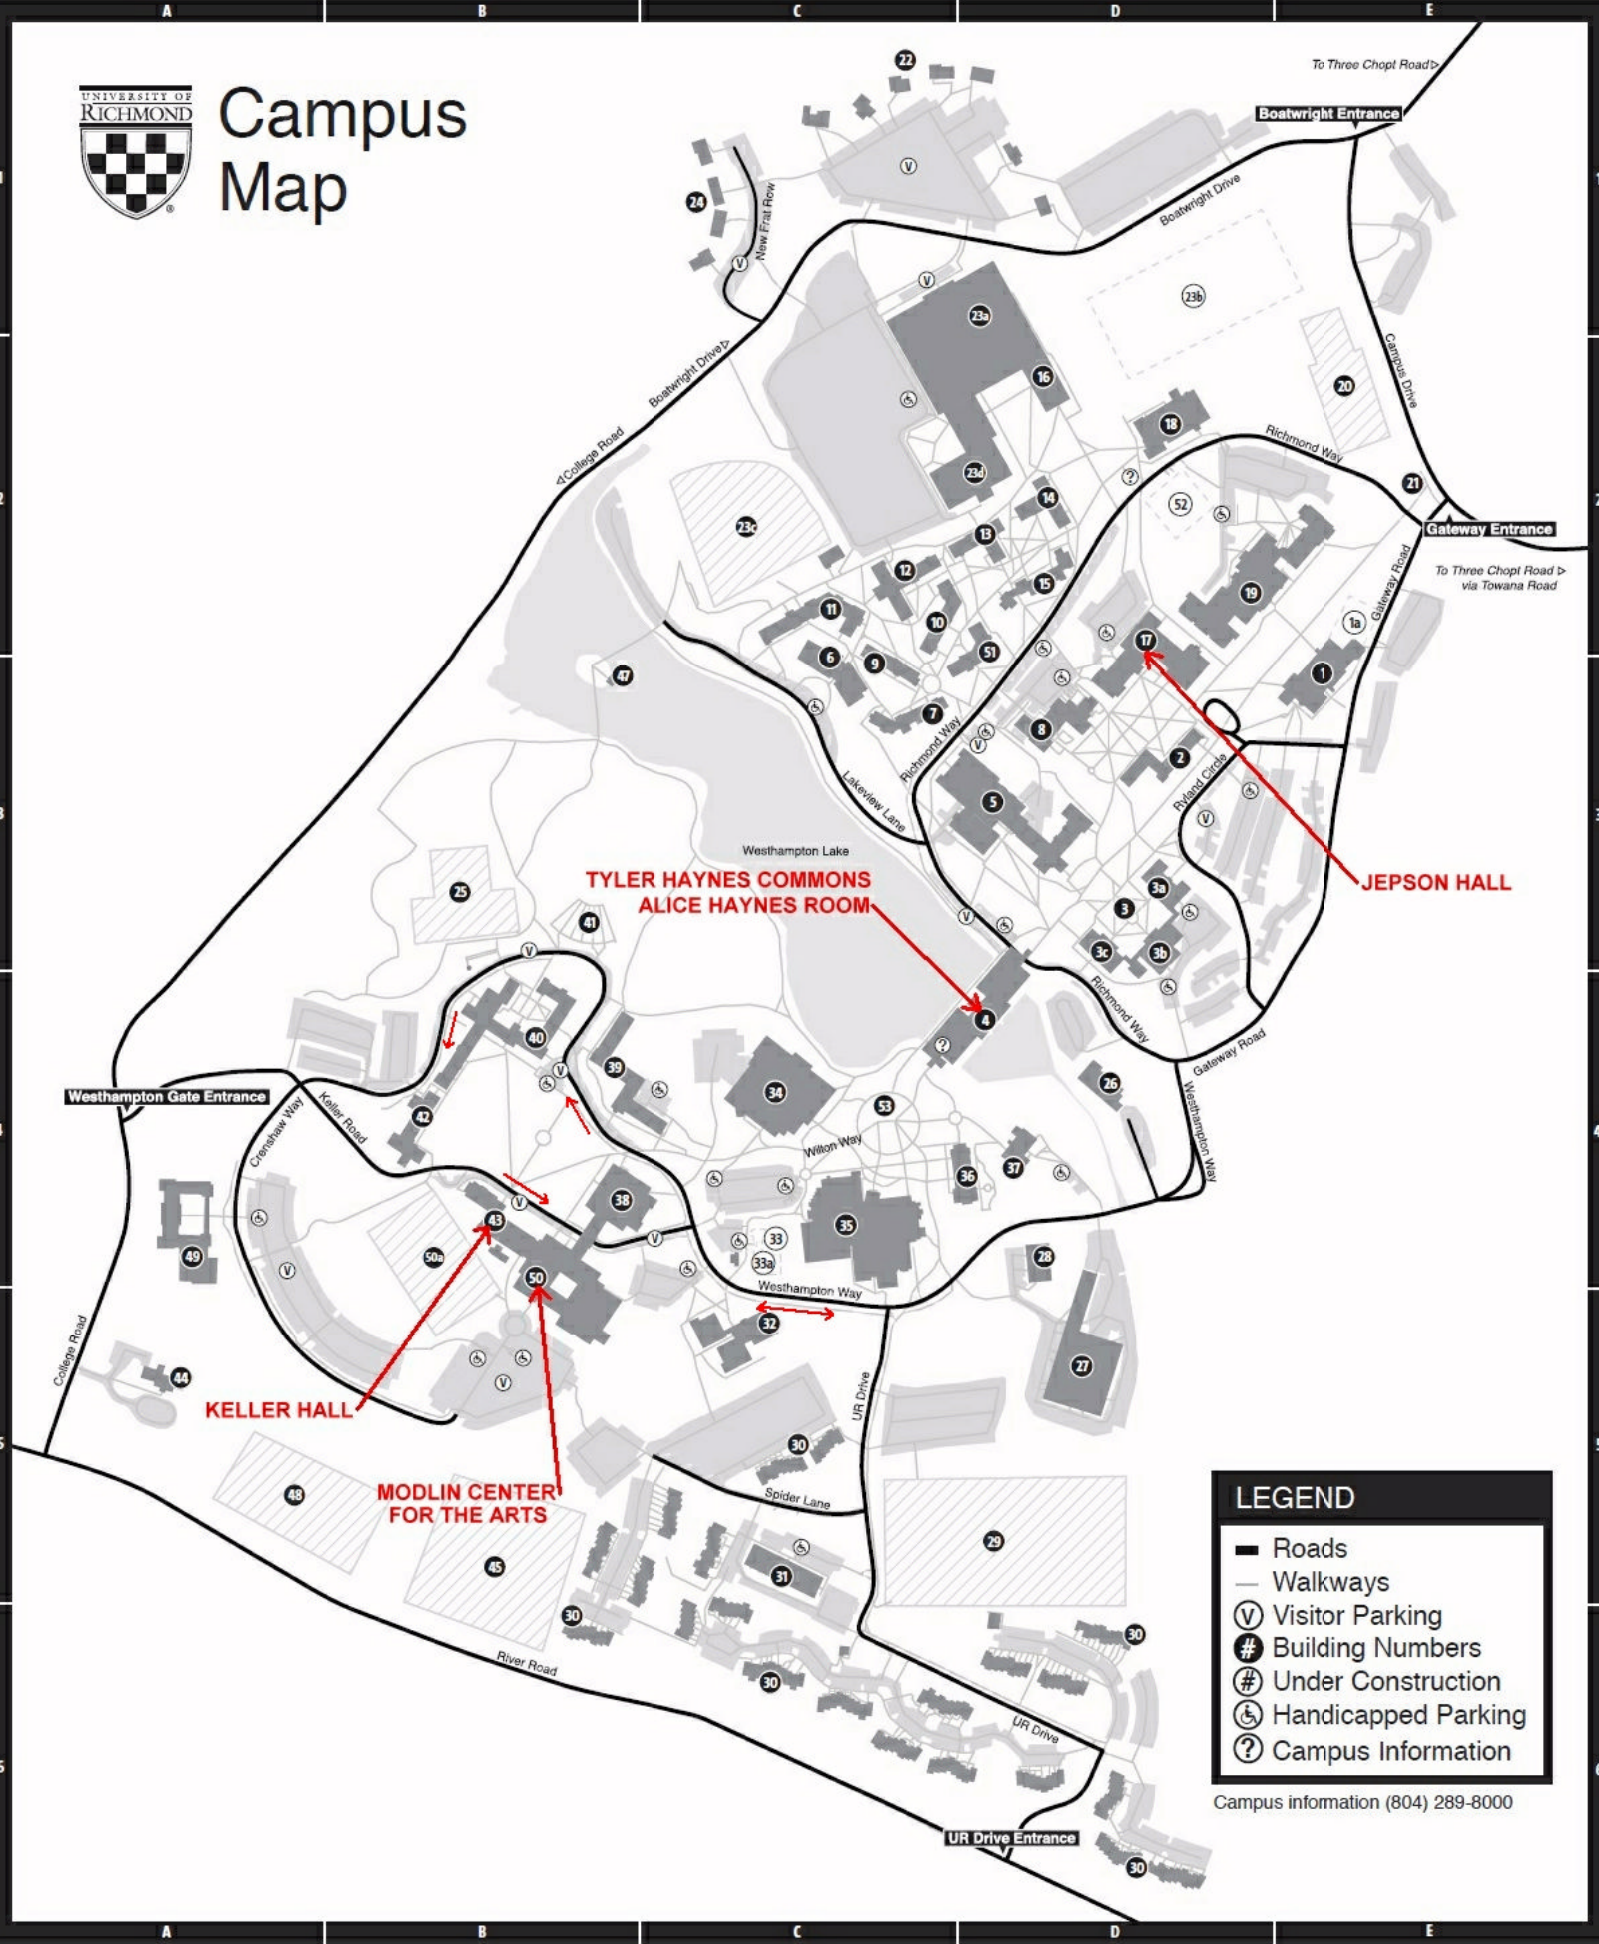

Campus Map

**TYLER HAYNES COMMONS
ALICE HAYNES ROOM**

JEPSON HALL

KELLER HALL

**MODLIN CENTER
FOR THE ARTS**

LEGEND

- Roads
- - - Walkways
- V Visitor Parking
- # Building Numbers
- # Under Construction
- ♿ Handicapped Parking
- ? Campus Information

Campus information (804) 289-8000