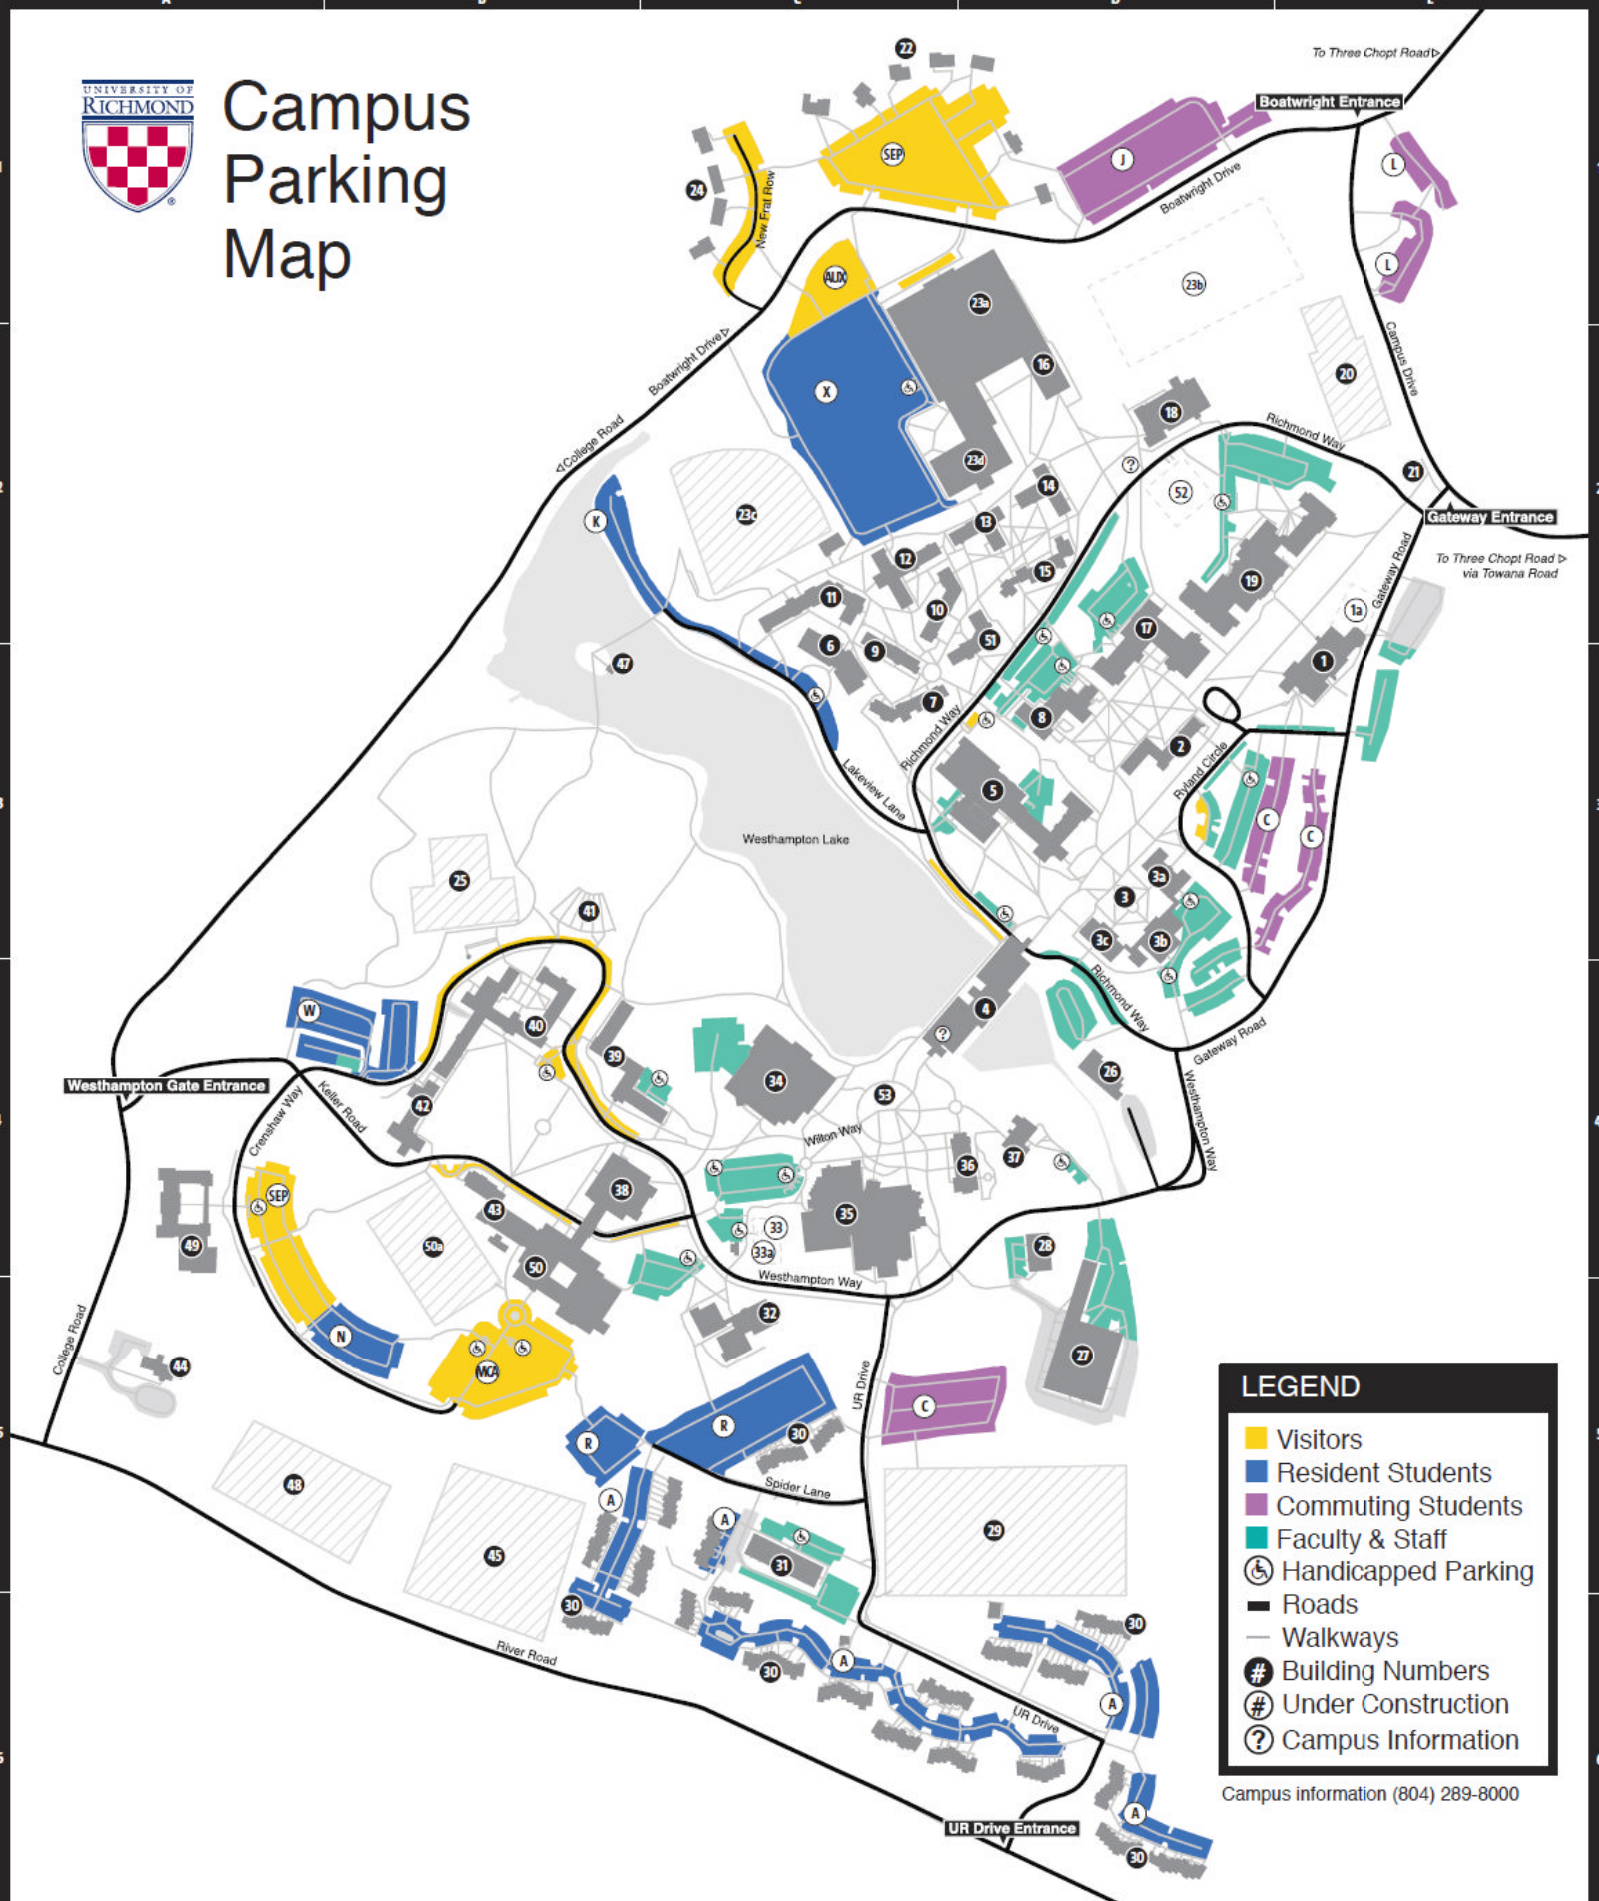

Campus Parking Map

LEGEND

- Visitors
- Resident Students
- Commuting Students
- Faculty & Staff
- Handicapped Parking
- Roads
- Walkways
- Building Numbers
- Under Construction
- Campus Information

Campus information (804) 289-8000